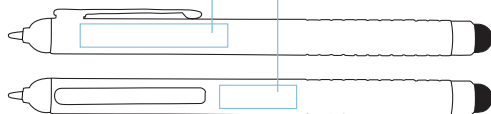

Moira

020 25 070

€ 0,66

Penna a sfera "touch screen"
Fusto metallizzato
Particolari in metallo
Touch screen retractable ballpoint pen
Metal details

Area di stampa | Print area:
60 x 7 mm   30 x 7 mm