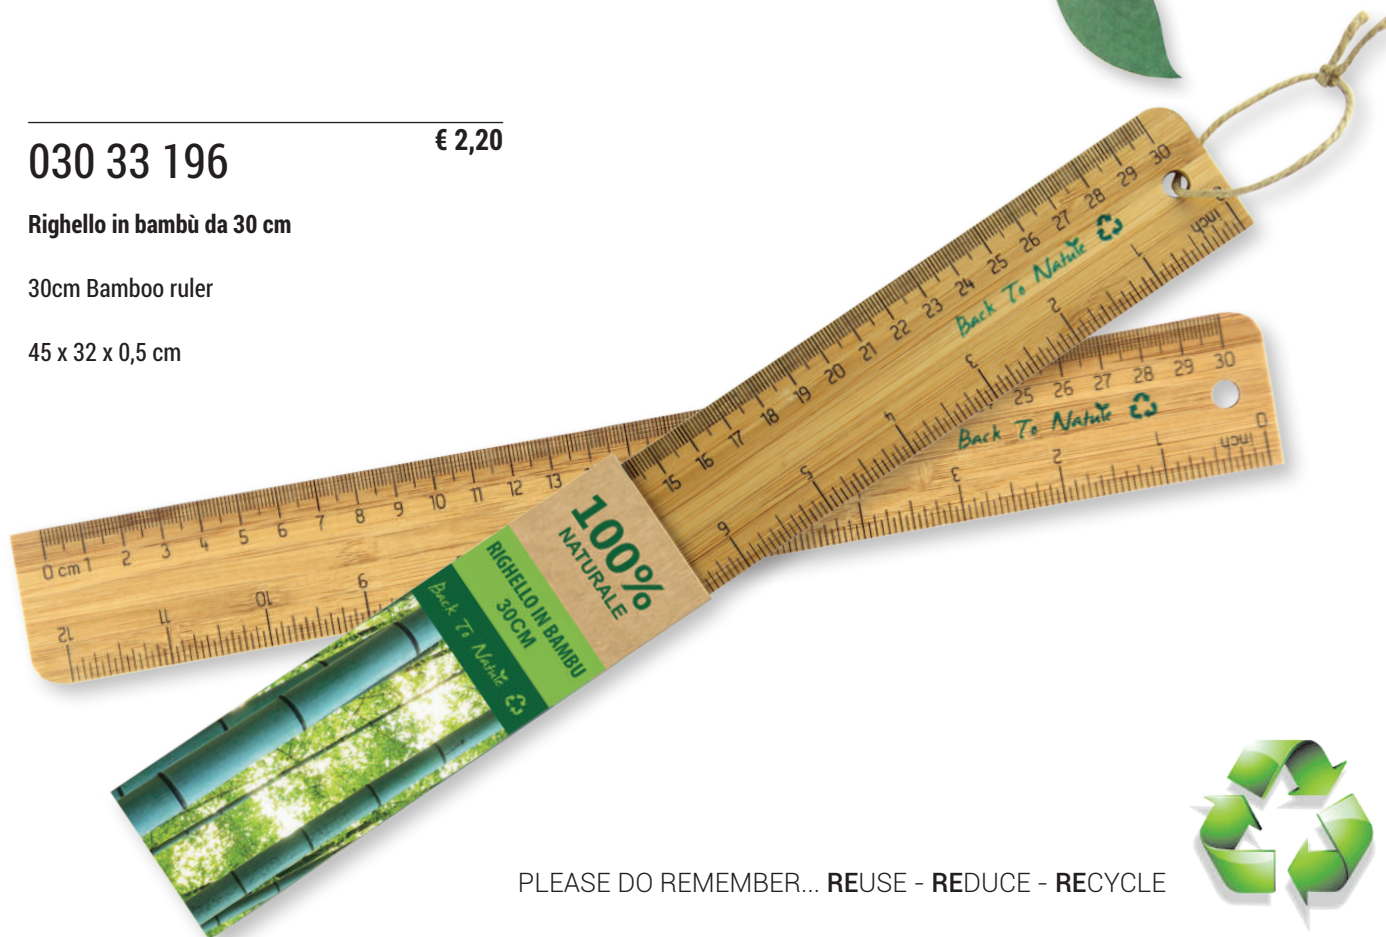

Bamboo writing set:

- Note book, 100 sheets 80gsm kraft paper
- Bamboo retractable ballpoint pen

11,5 x 15,5 x 2 cm

030 33 196

€ 2,20

Righello in bambù da 30 cm

30cm Bamboo ruler

45 x 32 x 0,5 cm