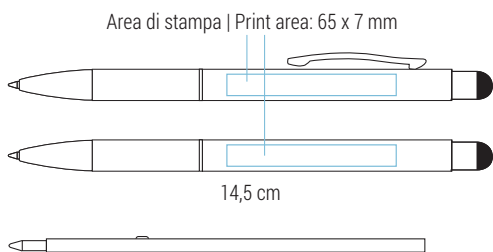

Incisione Laser

Lucrezia

020 25 033 Senza bustina | Without paper bag € 1,18
 Con bustina | With paper bag € 1,40

Penna a sfera "touch screen" fusto in alluminio effetto gommato, impugnatura in bambù
 Aluminium barrel coated with soft touch material, bamboo grip