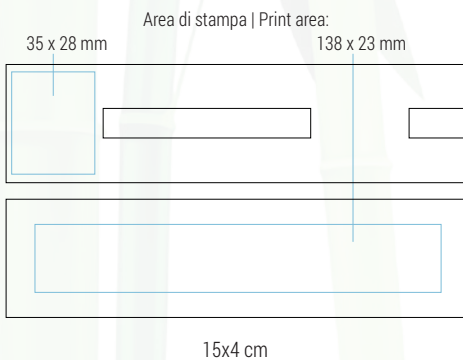

Clip and tip made with wheat straw and ABS

Packaging: recycled paper

Area di stampa | Print area: 55 x 8 mm

14,4 cm

Refill slim in plastica | Inchiostro nero tedesco di alta qualità

Plastic slim refill | High quality german ink in black