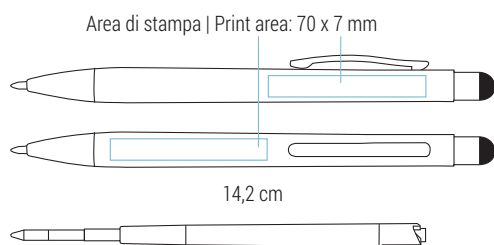

Refill jumbo in metallo | Inchiostro nero tedesco di alta qualità

Metal jumbo refill | High quality german ink in black