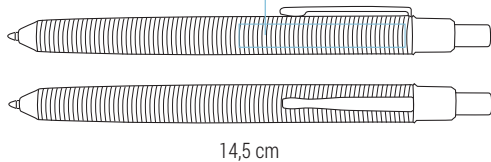

Molly

020 22 613

€ 1,15

Penna a sfera in metallo
Meccanismo a scatto
Metal retractable ballpoint pen

Area di stampa | Print area: 70 x 7 mm

14,5 cm

Refill jumbo in plastica | Inchiostro nero tedesco di alta qualità
Plastic jumbo refill | High quality german ink in black