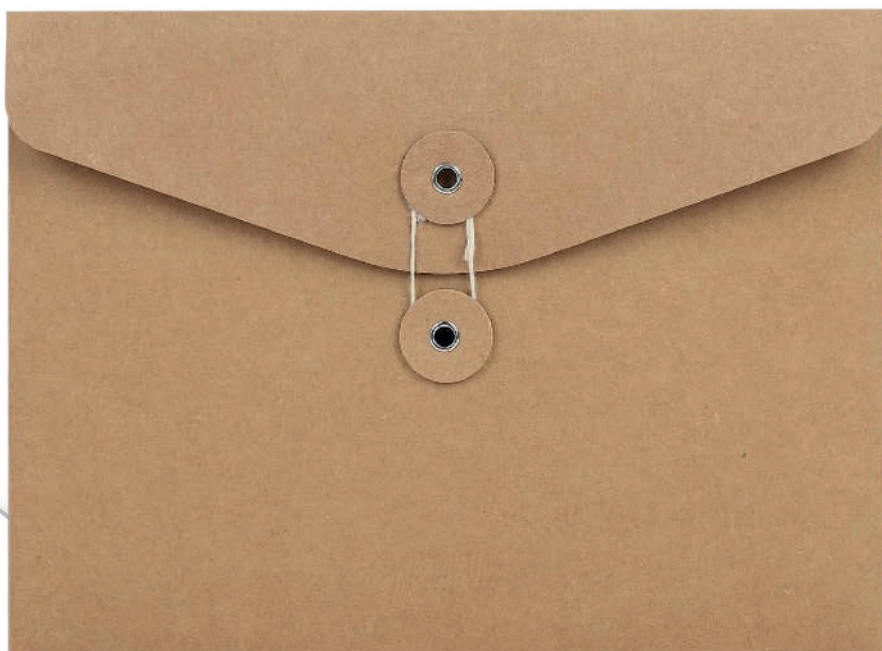

---

040 45 538

€ 1,10

Portadocumenti in carta kraft 350gr/m² certificata FSC, f.to A4
Document holder A4 size,
made with 350gsm kraft paper,
FSC cerificated

32,5 x 23,5 cm

---

040 45 539

€ 0,75

Portadocumenti in carta kraft 350gr/m² certificata FSC, f.to A5
Document holder A5 size , made with
350gsm kraft paper, FSC cerificated

20,6 x 15 cm

---

020 29 100

€ 0,22

Bustina portapenne con righello in carta kraft 350gr/m²
Pencil bag with ruler made with kraft
paper 350gsm

16,5 x 4,3 cm